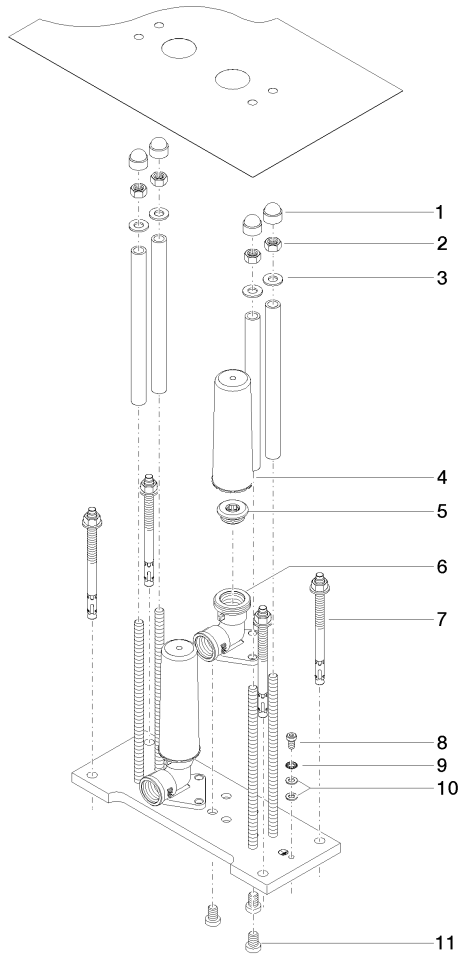

Concealed floor mounting -

35 948 970 90

- 1x 1/2" connection angle
- dust cover
- anti-water packing
- WRAS 1703014

Can only be combined with exposed trim parts 25
963 979-FF/ 25 964 979-FF.

Concealed floor mounting -

35 948 970 90

mm [inches]

Concealed floor mounting -

35 948 970 90

Spare parts list

No.	Item Number	Name	Quantity used	Delivery time
1	04 14 03 151 00 90	gasket kit	1	2
2	09 21 02 147 90	cap	4	-
Spare part can no longer be ordered, please order the replacement item				
3	09 23 10 023 90	nut	4	2
4	09 30 11 045 90	disc	4	2
5	09 21 02 102 90	cap	1	2
6	04 31 20 006 00 90	plug	1	2
7	09 11 03 041 10 90	connection	1	2
8	04 30 35 008 00 90	fixing set	1	2
9	09 30 30 085 90	screw	1	60
10	90 30 11 032 00 90	disc	1	2
11	09 30 11 048 90	disc	2	2
12	09 30 30 150 90	screw	3	2