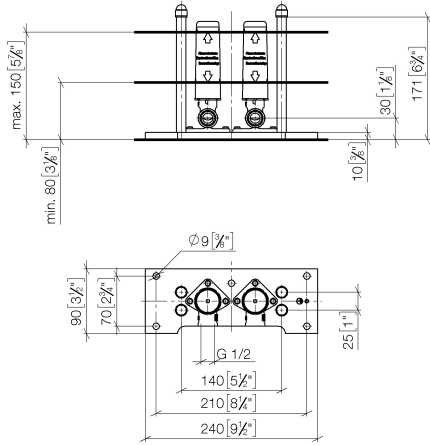

Concealed floor mounting -

35 948 970 90

- 1x 1/2" connection angle
- dust cover
- anti-water packing
- WRAS 1703014

Can only be combined with exposed trim parts 25
963 979-FF/ 25 964 979-FF.

Concealed floor mounting -

35 948 970 90

mm [inches]

Concealed floor mounting -

35 948 970 90

Spare parts list

No.	Item Number	Name	Quantity used	Delivery time
1	04 14 03 151 00 90	gasket kit	1	2
2	09 21 02 147 90	cap	4	-
Spare part can no longer be ordered, please order the replacement item				
3	09 23 10 023 90	nut	4	2
4	09 30 11 045 90	disc	4	2
5	09 21 02 102 90	cap	1	2
6	04 31 20 006 00 90	plug	1	2
7	09 11 03 041 10 90	connection	1	2
8	04 30 35 008 00 90	fixing set	1	2
9	09 30 30 085 90	screw	1	60
10	90 30 11 032 00 90	disc	1	2
11	09 30 11 048 90	disc	2	2
12	09 30 30 150 90	screw	3	2